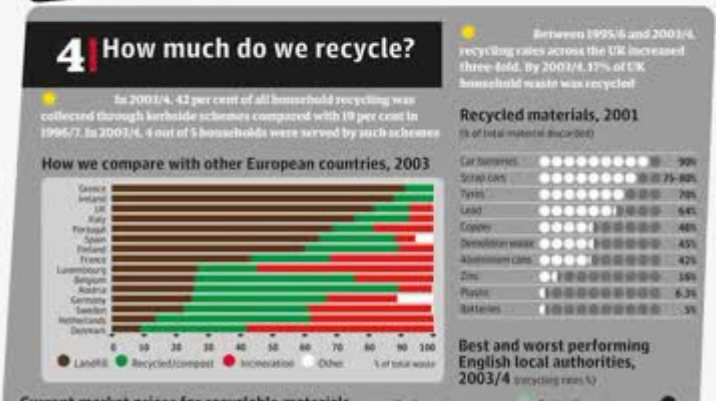

GRUNDINI - RUBBISH / THE GUARDIAN

DÉBUT ART - Illustrators, Motion Artists & Illustrative Designers Agents.

30 Tottenham Street, London, W1T 4RJ. United Kingdom. Tel: +44 20 7636 1064

420 West 14th Street, Suite 5SE, NY 10012. Tel: +1 212 995 5044

email: info@debutart.com • www.debutart.com • www.twitter.com/debutart