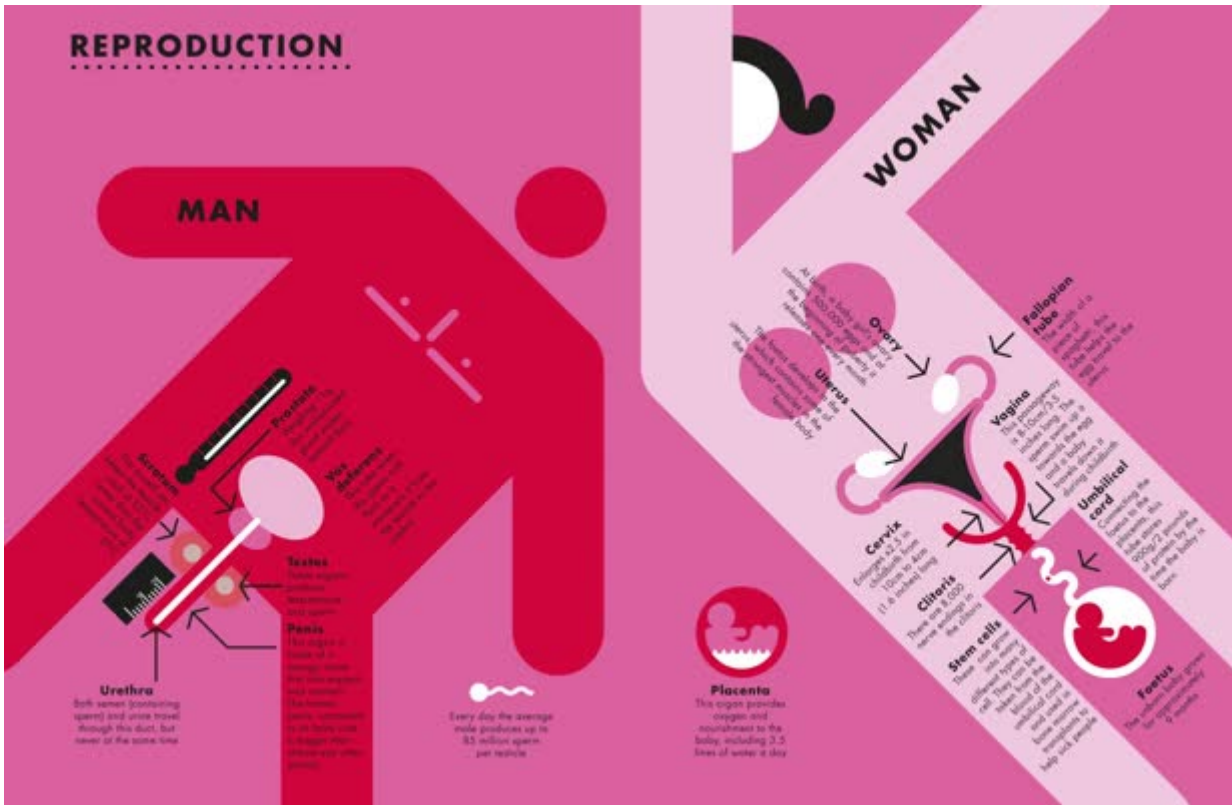

GRUNDINI - THE BODY BOOK

DÉBUT ART - Illustrators, Motion Artists & Illustrative Designers Agents.

30 Tottenham Street, London, W1T 4RJ. United Kingdom. Tel: +44 20 7636 1064

420 West 14th Street, Suite 5SE, NY 10012. Tel: +1 212 995 5044

email: info@debutart.com • www.debutart.com • www.twitter.com/debutart