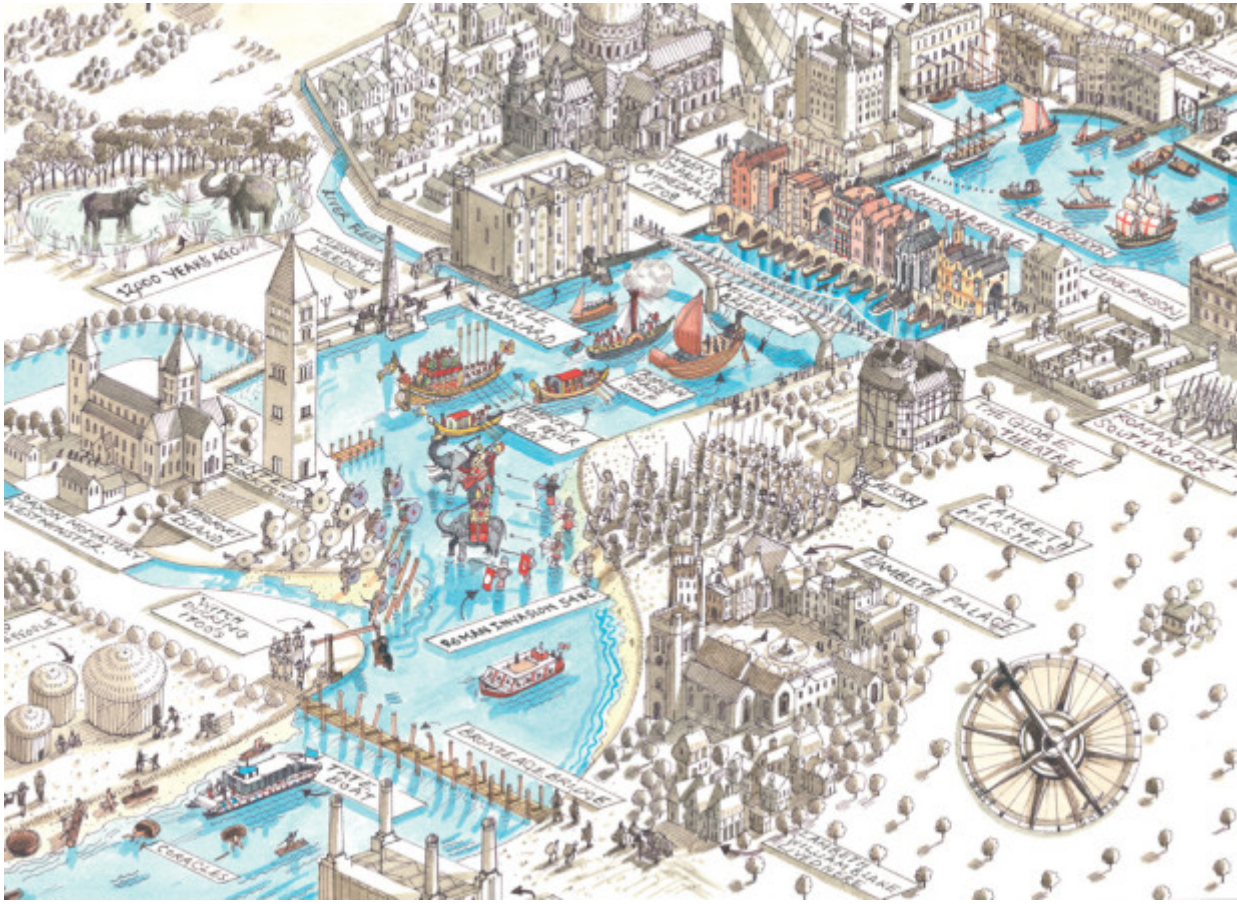

- THE THAMES SACRED RIVER / THE TIMES

on Artists & Illustrative Designers Agents.

W1T 4RJ. United Kingdom. Tel: +44 20 7636 1064

E, NY 10012. Tel: +1 212 995 5044