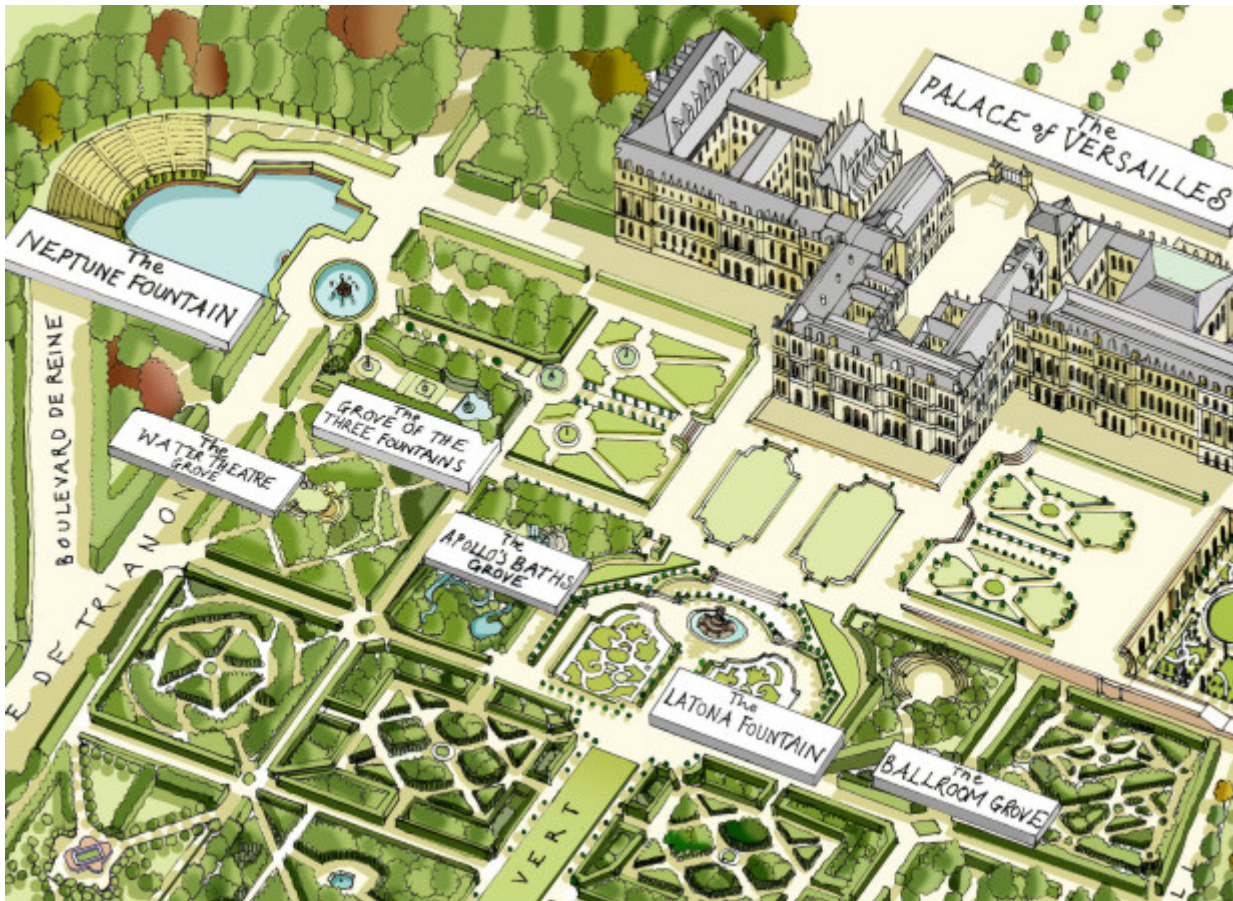

- THE GARDENS OF VERSAILLES / THE TELEGRAPH

Illustration Artists & Illustrative Designers Agents.

London W1T 4RJ, United Kingdom. Tel: +44 20 7636 1064

New York, NY 10012. Tel: +1 212 995 5044

email: info@debutart.com • www.debutart.com • www.twitter.com/debutart