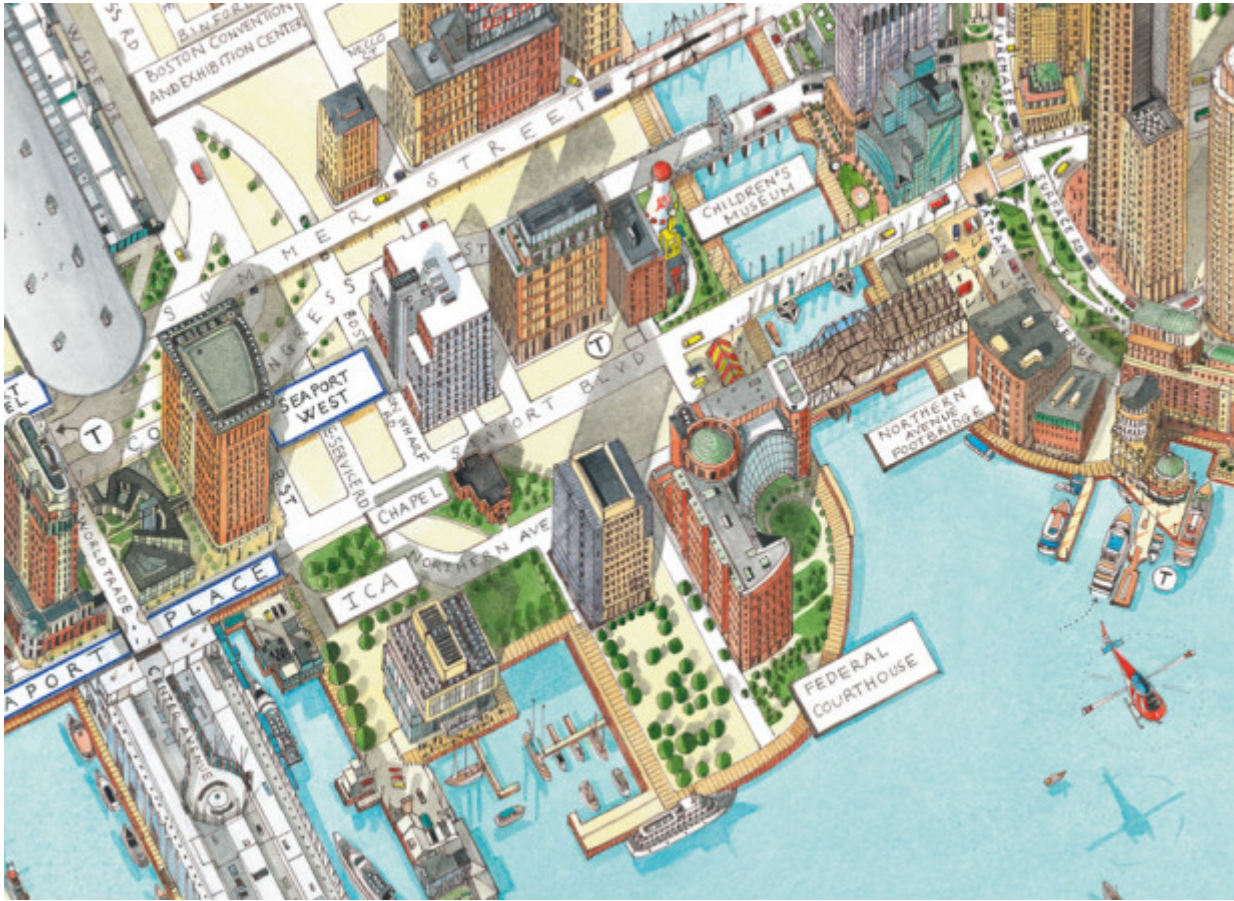

- SEAPORT DISTRICT BOSTON

on Artists & Illustrative Designers Agents.

W1T 4RJ. United Kingdom. Tel: +44 20 7636 1064

E, NY 10012. Tel: +1 212 995 5044