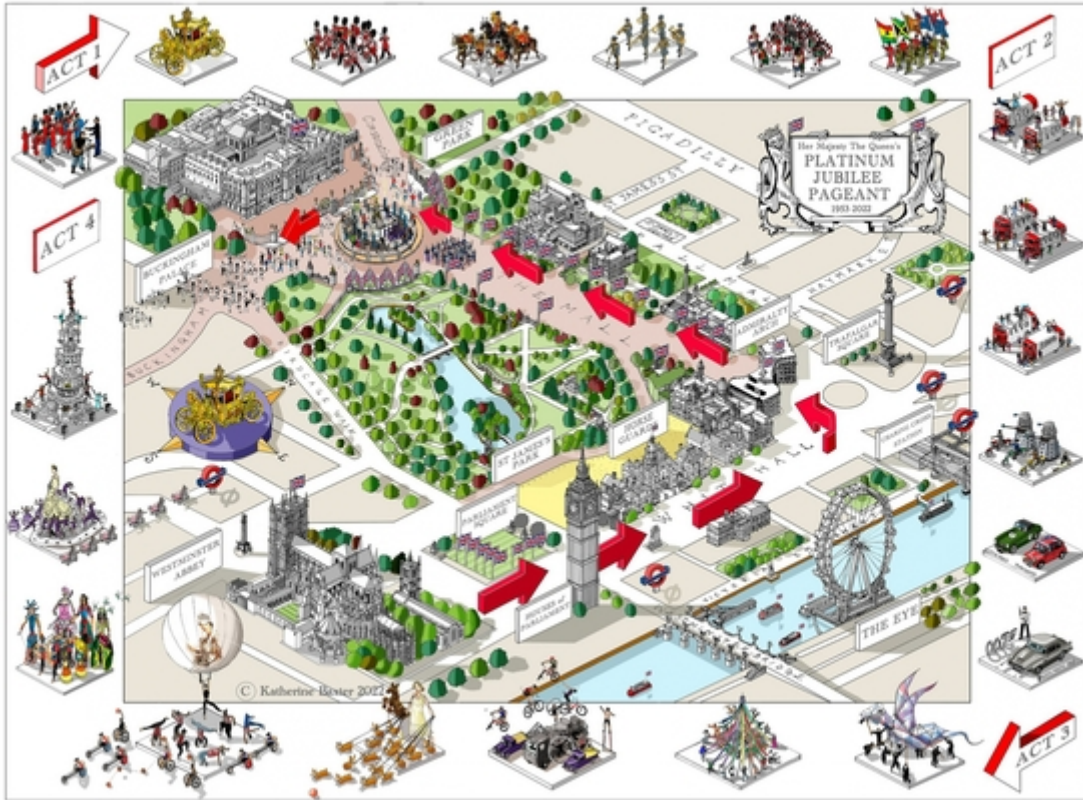

- MAP OF SAN FRANCISCO / AIRBNB

on Artists & Illustrative Designers Agents.

W1T 4RJ. United Kingdom. Tel: +44 20 7636 1064

E, NY 10012. Tel: +1 212 995 5044

- JUBILEE PAGEANT MAP / THE RADIO TIMES

on Artists & Illustrative Designers Agents.