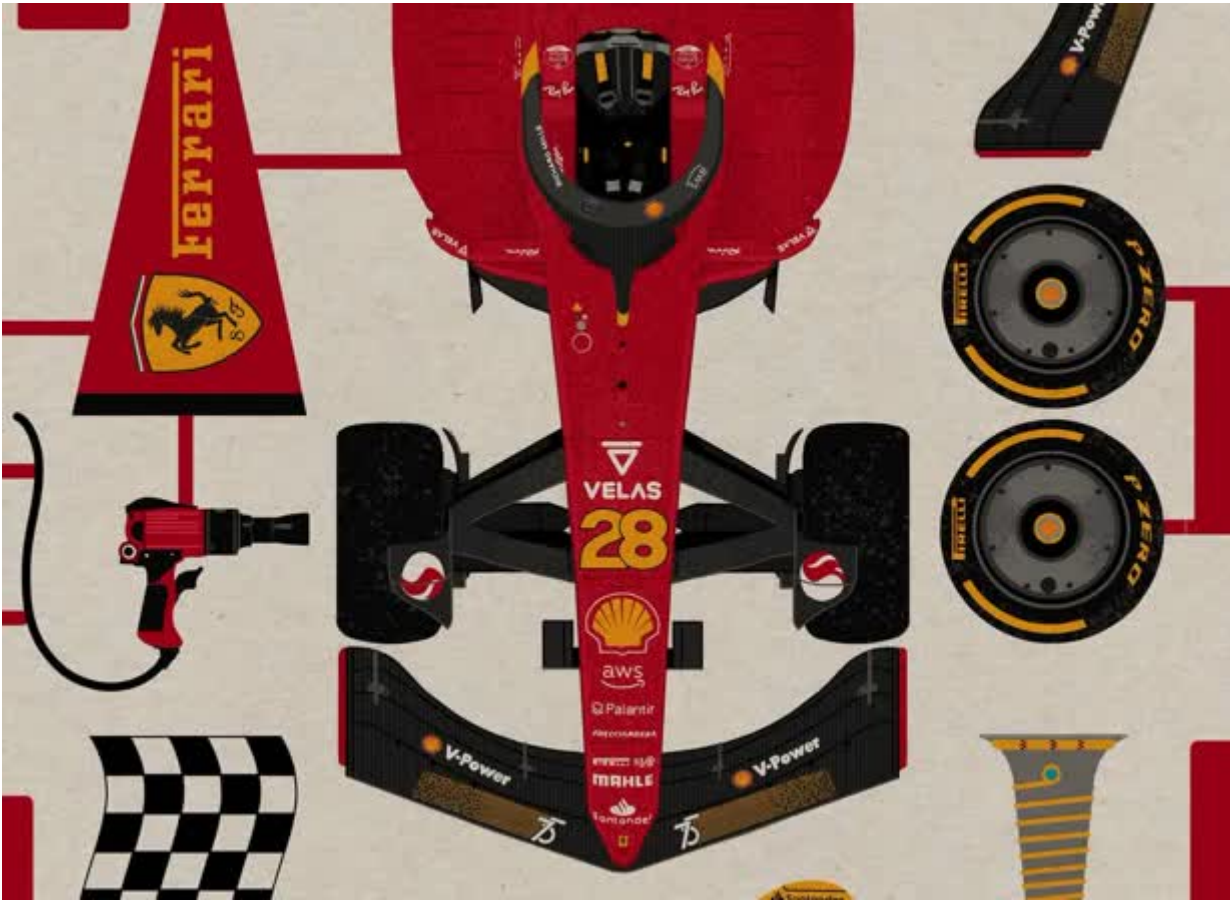

NVM ILLUSTRATION - FERRARI F1-75

DÉBUT ART - Illustrators, Motion Artists & Illustrative Designers Agents.

30 Tottenham Street, London, W1T 4RJ. United Kingdom. Tel: +44 20 7636 1064

420 West 14th Street, Suite 5SE, NY 10012. Tel: +1 212 995 5044

email: info@debutart.com • www.debutart.com • www.twitter.com/debutart

DÉBUT
ART