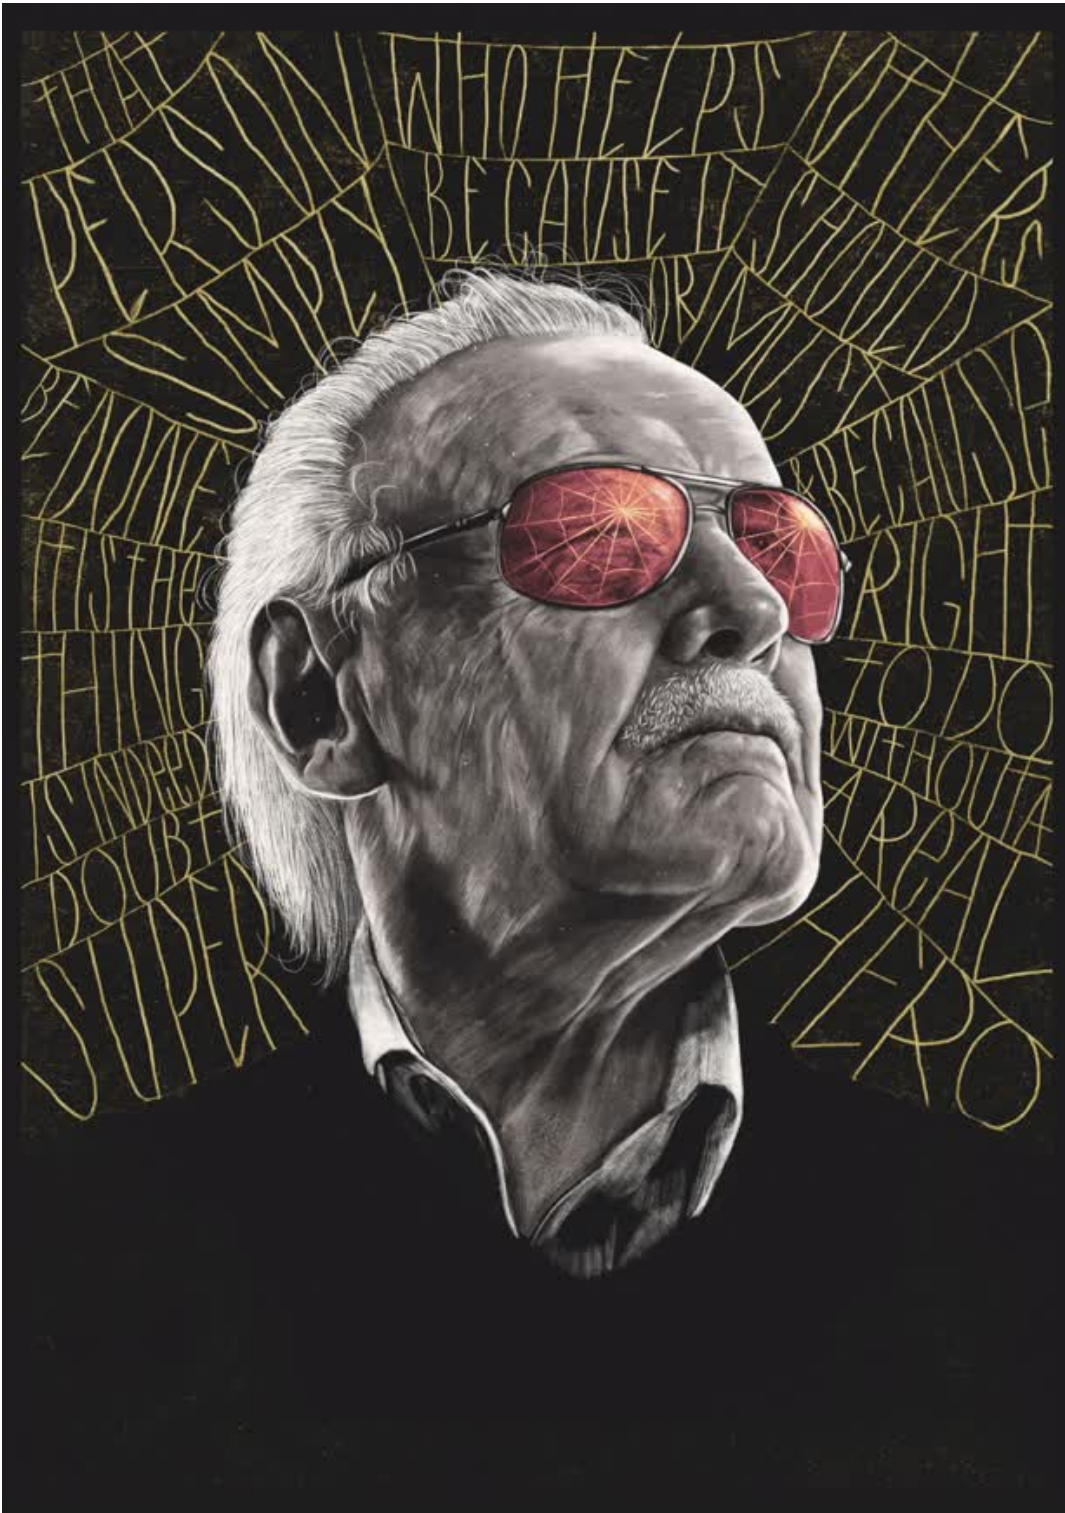

N LEE PORTRAIT / THE MOOR ART GALLERY

on Artists & Illustrative Designers Agents.

W1T 4RJ. United Kingdom. Tel: +44 20 7636 1064

E, NY 10012. Tel: +1 212 995 5044

email: info@debutart.com • www.debutart.com • www.twitter.com/debutart